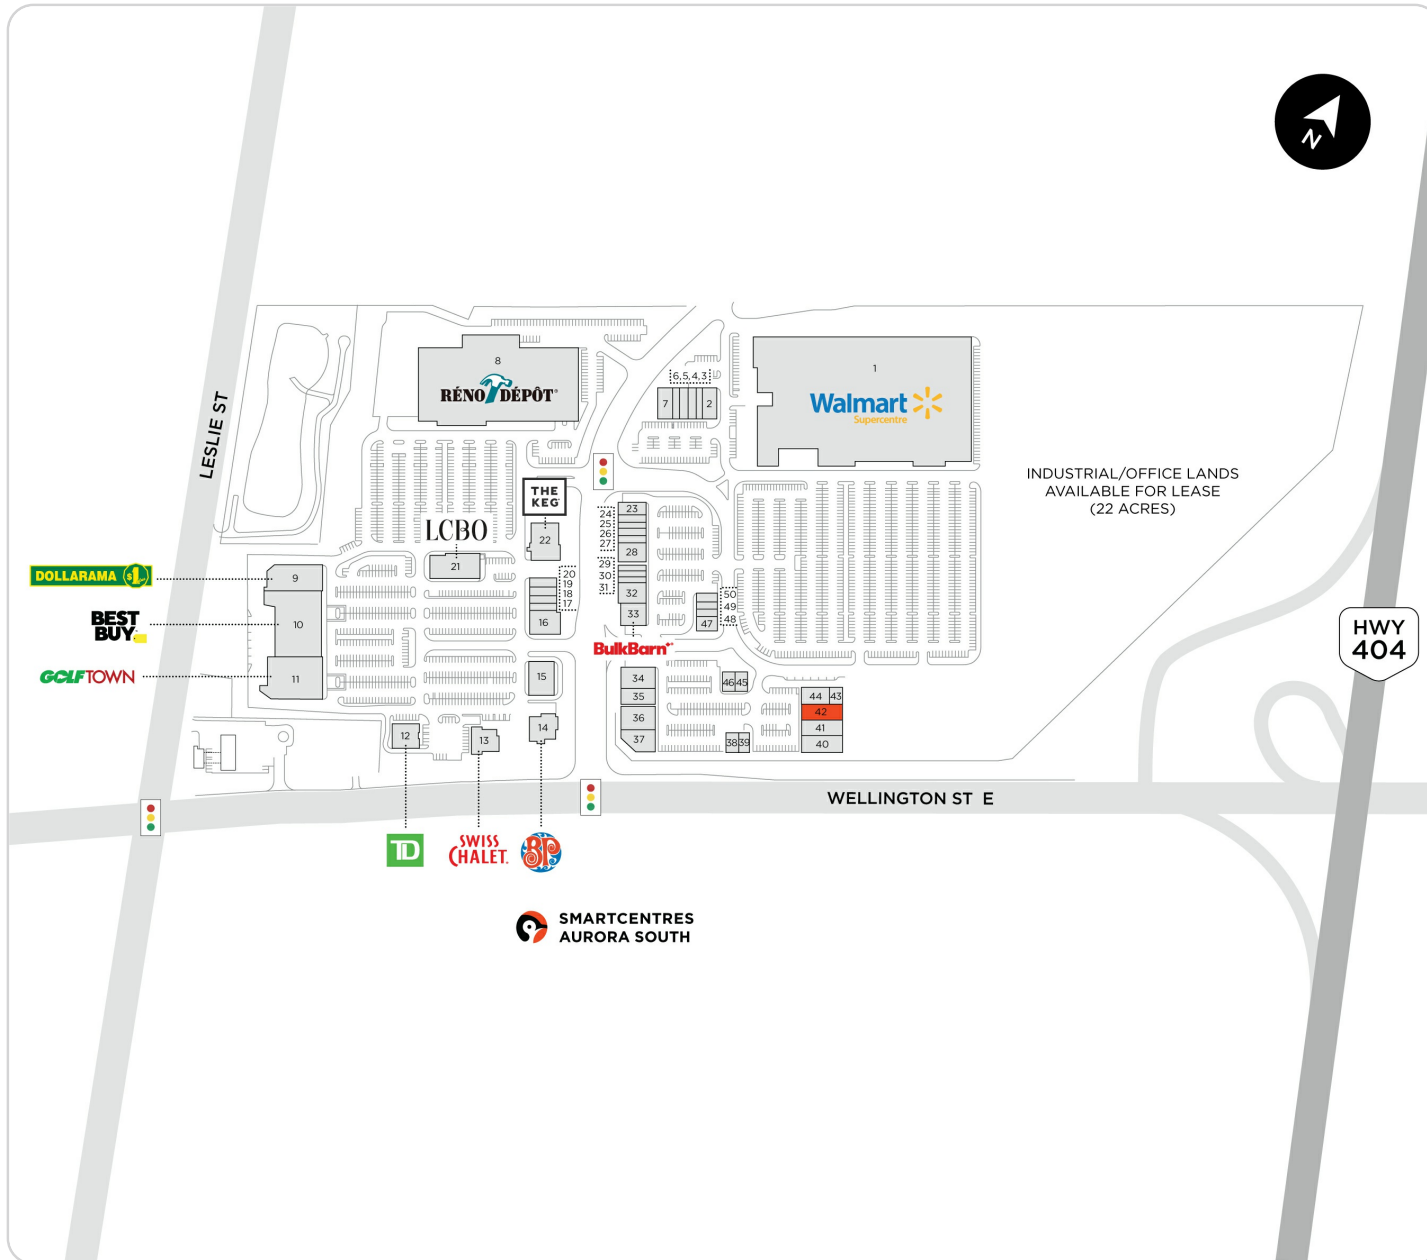

SITE PLAN

AVAILABLE UNITS	NEW BUILD OPPORTUNITY

1. Walmart Supercentre	31. Success Tutoring
2. Chako Barbecue & Izakaya	32. Inspire Music Academy
3. Cachet Rehabilitation Aurora	33. Bulk Barn
4. Eggs 4 Life	34. Reitmans
5. Code Ninjas	35. Walking On A Cloud
6. L'Amour Nails	36. La Vie en Rose
7. Aurora Smile Centre	37. Frank's Organic Garden
8. Réno-Dépôt	38. South St. Burger
9. Dollarama	39. BarBurrito
10. Best Buy	40. Carter's | OshKosh
11. Golf Town	41. Laugh Out Loud Kids Indoor Playground
12. TD Bank	42. Available (~5,000 sf)
13. Swiss Chalet	43. Dickey's BBQ Pit
14. Boston Pizza	44. La Floral Day Spa
15. Lullaboo Nursery & Childcare Centre	45. TELUS
16. Lee Chen Asian Bistro	46. Running Room
17. Ramen Yutaka	47. Mr. Greek
18. Plates & Bowls	48. Subway
19. Thai Villa	49. Mobile Klinik
20. Popeyes Louisiana Chicken	50. Mac N' Wings
21. LCBO	
22. The Keg	
23. FIKA Cannabis	
24. Tahini's Mediterranean Cuisine	
25. Gong Cha Bubble Tea	
26. Bell	
27. M&M Food Market	
28. Octo Claw	
29. Great Clips	
30. Eye Care Optical	

SMARTCENTRES AURORA NORTH
135 FIRST COMMERCE DRIVE | AURORA, ON

EXPLORE PROPERTY
<https://smartcentres.com/property/1197>

LEASING CONTACT

Wendy Martin

647 362 3707

wmartin@smartcentres.com