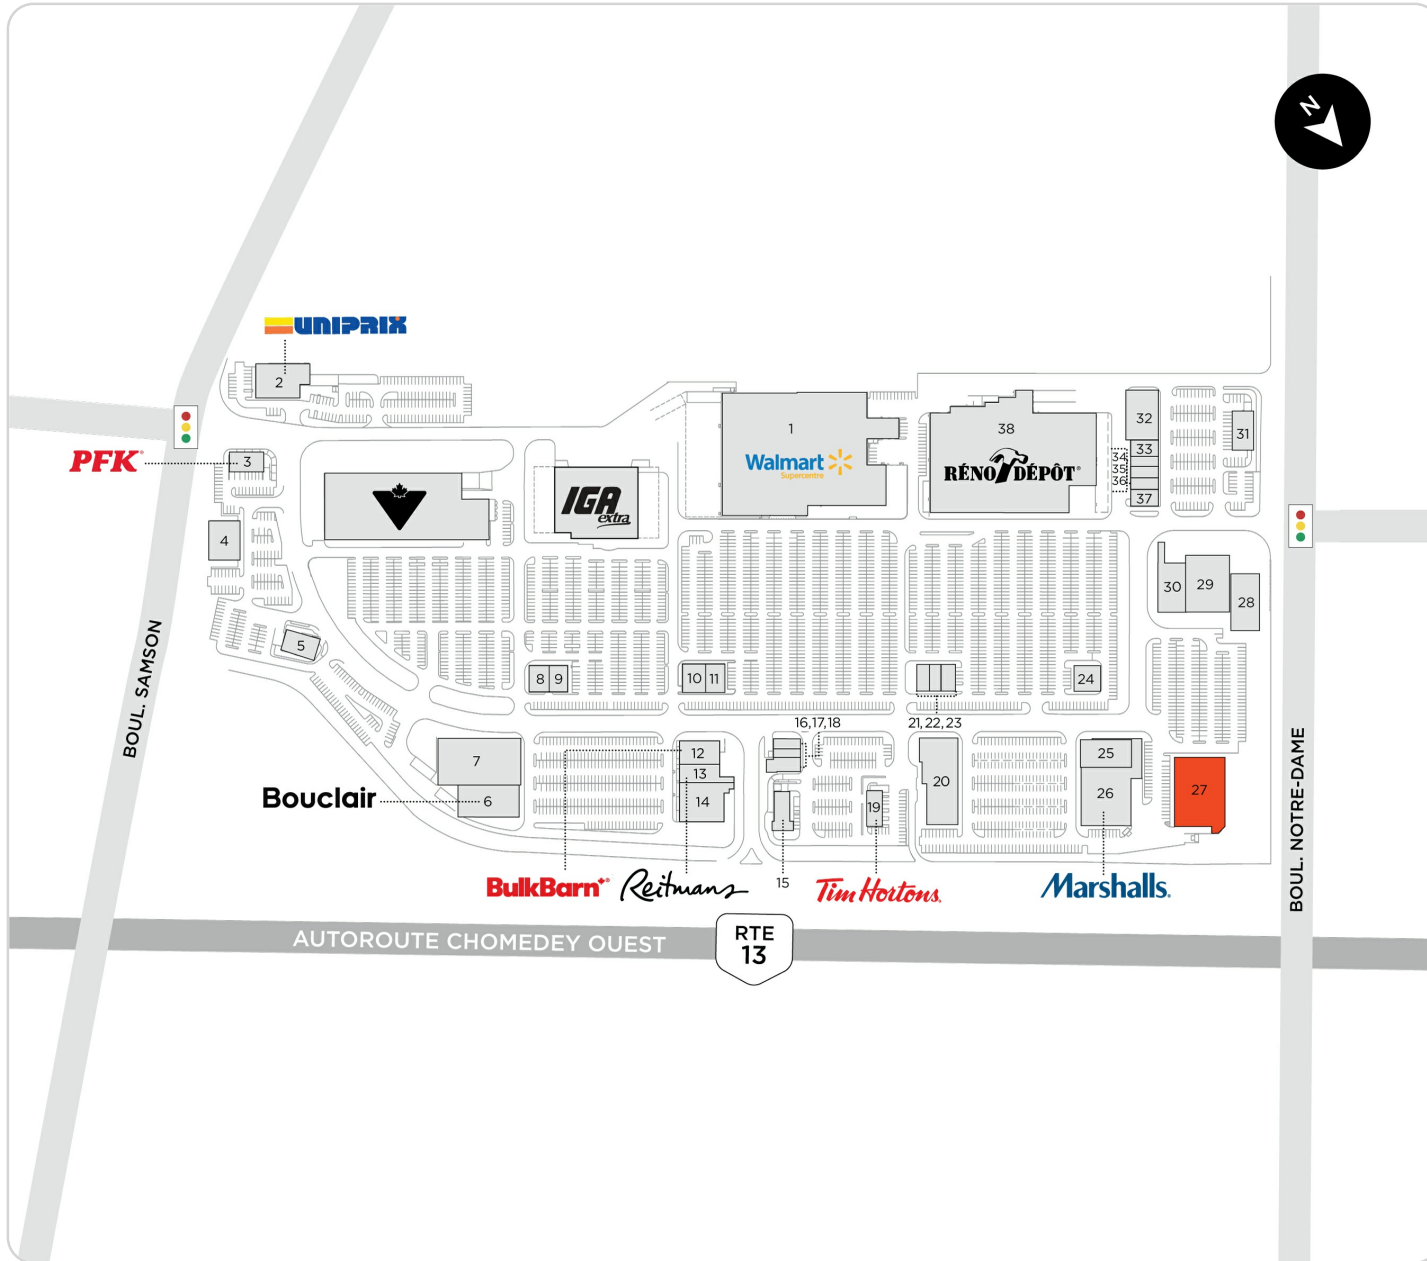

SITE PLAN

■ AVAILABLE UNITS   ■ NEW BUILD OPPORTUNITY

1. Walmart Supercentre	31. Wendy's
2. Uniprix	32. Dollarama
3. KFC	33. Idolem
4. Desjardins	34. Bell
5. Madisons	35. Sushi Do
6. Bouclair	36. St-Laurent Coiffure
7. Archambault	37. Matelas Dauphin
8. Sherwin-Williams	38. RENO-Dépôt
9. Petinos	
10. New Look Lunetterie	
11. Notre Boeuf de Grace	
12. Bulk Barn	
13. Reitmans	
14. L'Equipeur	
15. Benny & Co.	
16. Amir	
17. easyfinancial	
18. Subway	
19. Tim Hortons	
20. Sports Experts	
21. Chocolats Favoris	
22. GameStop	
23. Clawville	
24. Scotiabank	
25. Urban Barn	
26. Marshalls	
27. Available (-26,000 sf)	
28. Centre d'Animaux Nature	
29. Michaels	
30. Depot Tapis Savana	

SMARTCENTRES LAVAL WEST
700 AUTOROUTE CHOMEDEY OUEST | LAVAL, QC

EXPLORE PROPERTY
<https://smartcentres.com/property/1254>

LEASING CONTACT

Paolo Schiavoni

📞 514 378 5434

✉️ pschiavoni@smartcentres.com