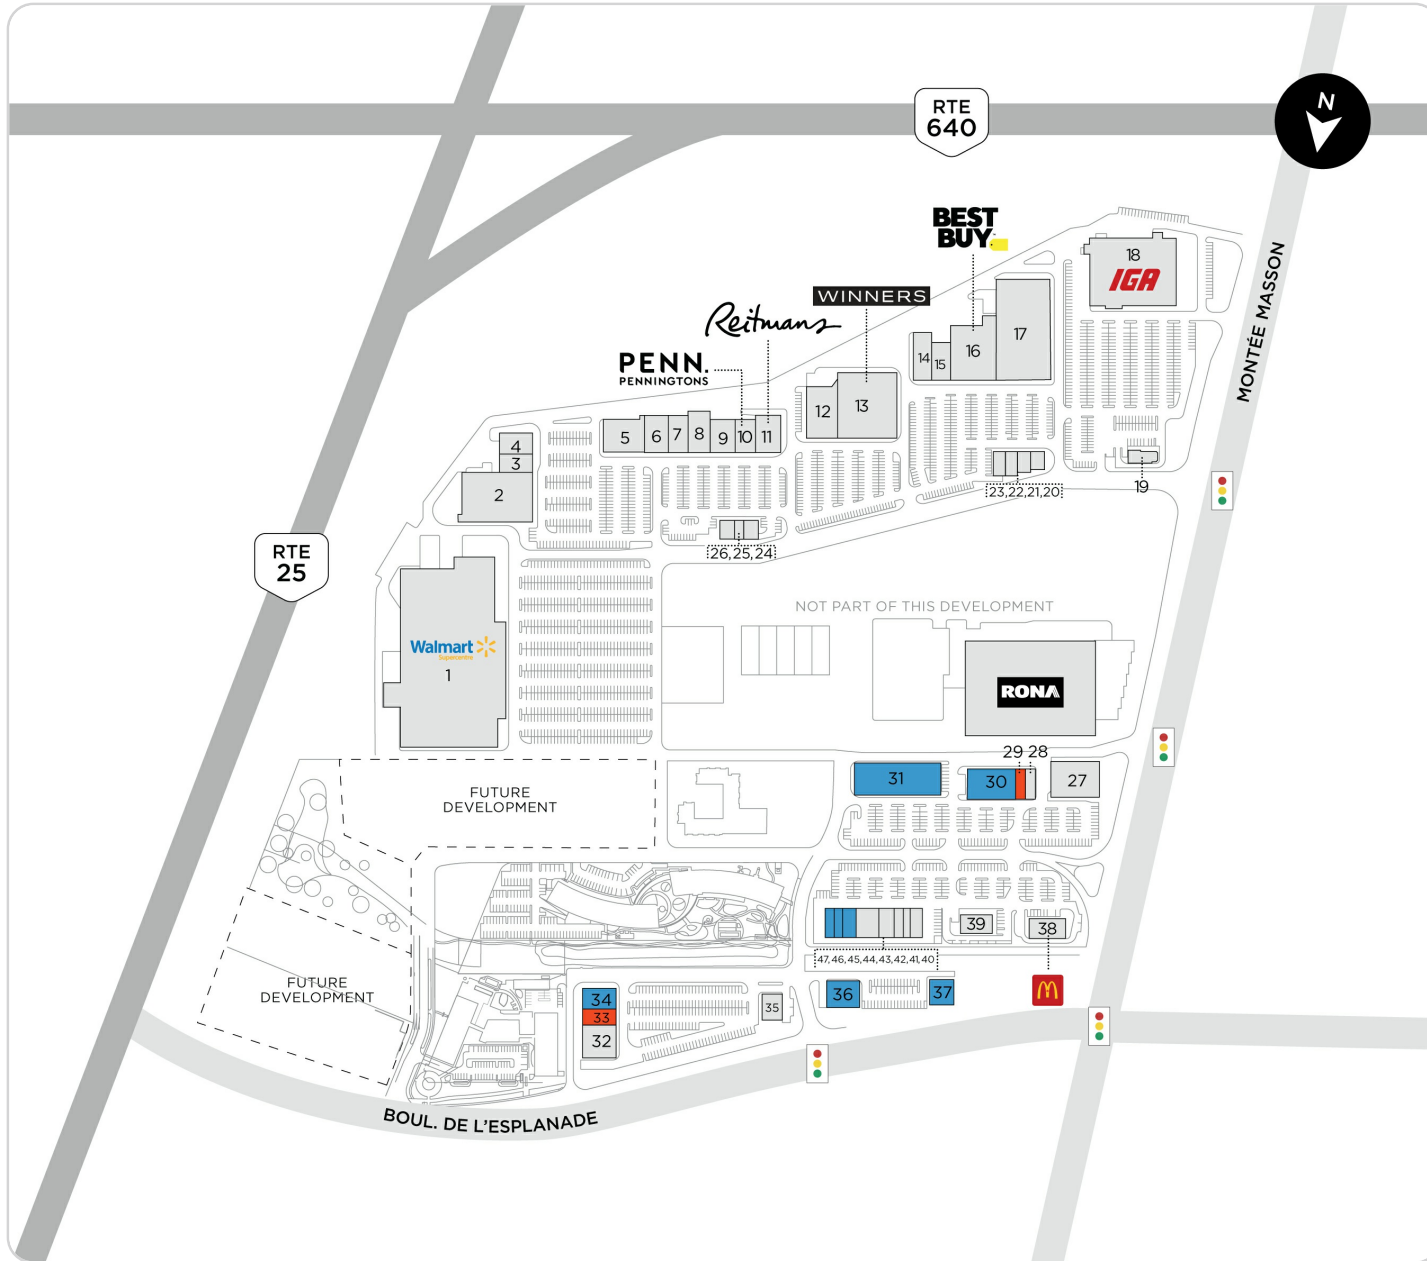

SITE PLAN

AVAILABLE UNITS   **NEW BUILD OPPORTUNITY**

1. Walmart Supercentre
2. Bureau en Gros
3. Claire France
4. Marie Claire Boutiques
5. L'Équipeur
6. Dormez-Vous
7. Carter's | OshKosh
8. La Vie en Rose
9. Jeans Dépôt
10. Penningtons
11. Reitmans
12. Bouclair
13. Winners
14. Desjardins Insurance
15. Moores
16. Best Buy
17. Meubles RD
18. IGA Extra
19. Tim Hortons
20. Le Lunetier
21. GameStop
22. La Source
23. Subway
24. Club Chaussures
25. easyfinancial
26. Le Coin du Jeu
27. Jean Coutu
28. Allô Mon Coco
29. Available (~4,200 sf)
30. New Build Opportunity
31. New Build Opportunity
32. Structube
33. Available (~4,200 sf)
34. New Build Opportunity
35. Vulcano
36. New Build Opportunity
37. New Build Opportunity
38. McDonald's
39. St-Hubert
40. La Belle Province
41. Le Barbu Sportif
42. Amir
43. Shop Santé
44. Bulk Barn
45. New Build Opportunity
46. New Build Opportunity
47. New Build Opportunity

SMARTCENTRES MASCOUCHE
155 MONTÉE MASSON | MASCOUCHE, QC

EXPLORE PROPERTY
<https://smartcentres.com/property/1266>

LEASING CONTACT

Paolo Schiavoni

514 378 5434

pschiavoni@smartcentres.com