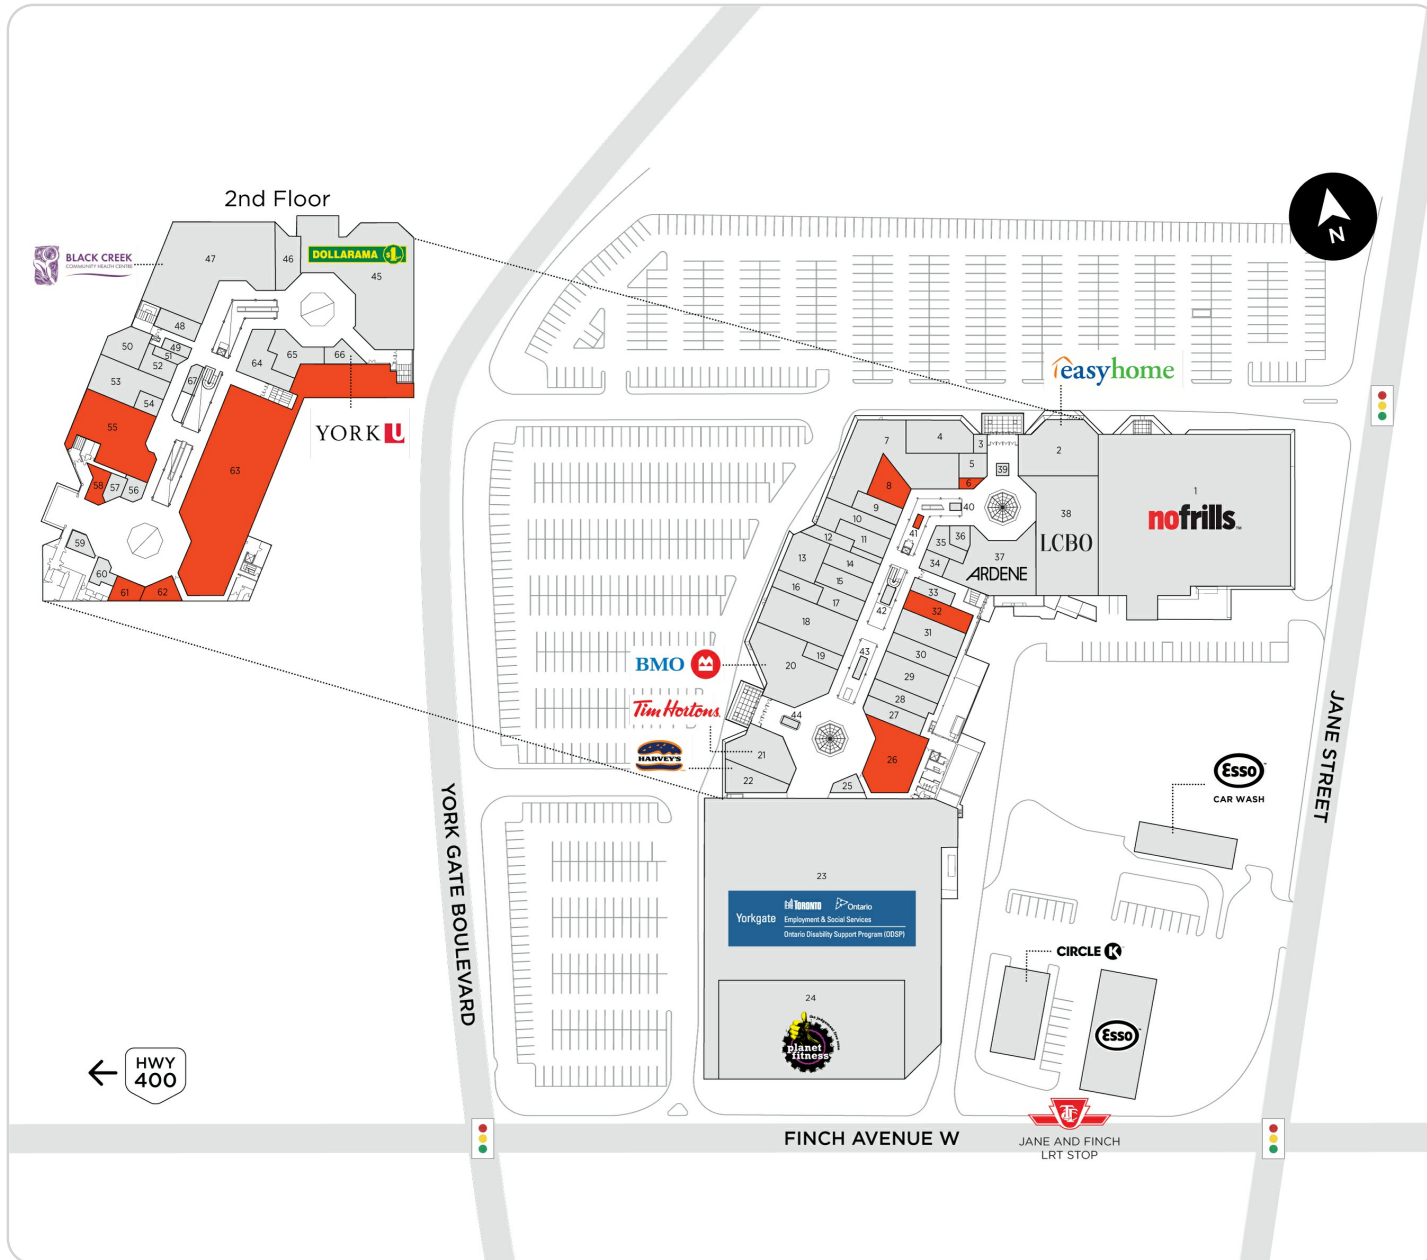

SITE PLAN

AVAILABLE UNITS   **NEW BUILD OPPORTUNITY**

1. No Frills	31. Fayaz Rugs
2. easyhome	32. Available (-1,300 sf)
3. BorryDollar Luxury Jewelry	33. Perfumery
4. Church's Texas Chicken	34. Bell | Mobilix
5. Yorkgate Travel	35. Ross Convenience
6. Available (-230 sf)	36. Value Mobile
7. Jane Finch Medical Clinic	37. Ardene
8. Available (-1,300 sf)	38. LCBO
9. IDA Drug Mart	39. Cellular Point
10. Bing's Hair Salon	40. Fido
11. Ziwa Tech	41. Available (-100 sf)
12. Montego Jerk Restaurant	42. Virgin Plus
13. Yorkgate Laundromat	43. Spectrum Wireless Accessories
14. Children's Book Bank	44. Gateway Newsstands
15. Into Fashions	
16. 241 Pizza	2nd Floor
17. Kids Palace	45. Dollarama
18. The Fine Furniture	46. Black Creek Community Health Centre
19. Queen of Socks	47. Black Creek Community Health Centre
20. BMO	48. YA Immigration Law
21. Tim Hortons	49. TAAJ Service | Money Transfer & Currency Exchange
22. Harvey's	50. Yorkgate Mall Management
23. Yorkgate Employment & Social Services / Ontario Disability Support Program (ODSP)	51. Dr. D. Pelz - Optometrist
24. Planet Fitness	52. Optical Valu
25. Shiv's Jewellery	53. Jane Finch Family Health Team
26. Available (-3,300 sf)	54. Liberty Tax
27. Global Electronics	55. Available (-4,700 sf)
28. Sharon Shoe Fashion	56. Caribbean Cuisine Delights
29. Kareena Couture	57. China Wok
30. All Class Beauty Supplies	58. Available (-650 sf)
	59. El Greeko
	60. Top Food

SMARTCENTRES YORKGATE MALL
1 YORKGATE BOULEVARD | TORONTO, ON

EXPLORE PROPERTY
<https://smartcentres.com/property/1359>

LEASING CONTACT

Marc Halbach

647 463 8897

mhalbach@smartcentres.com