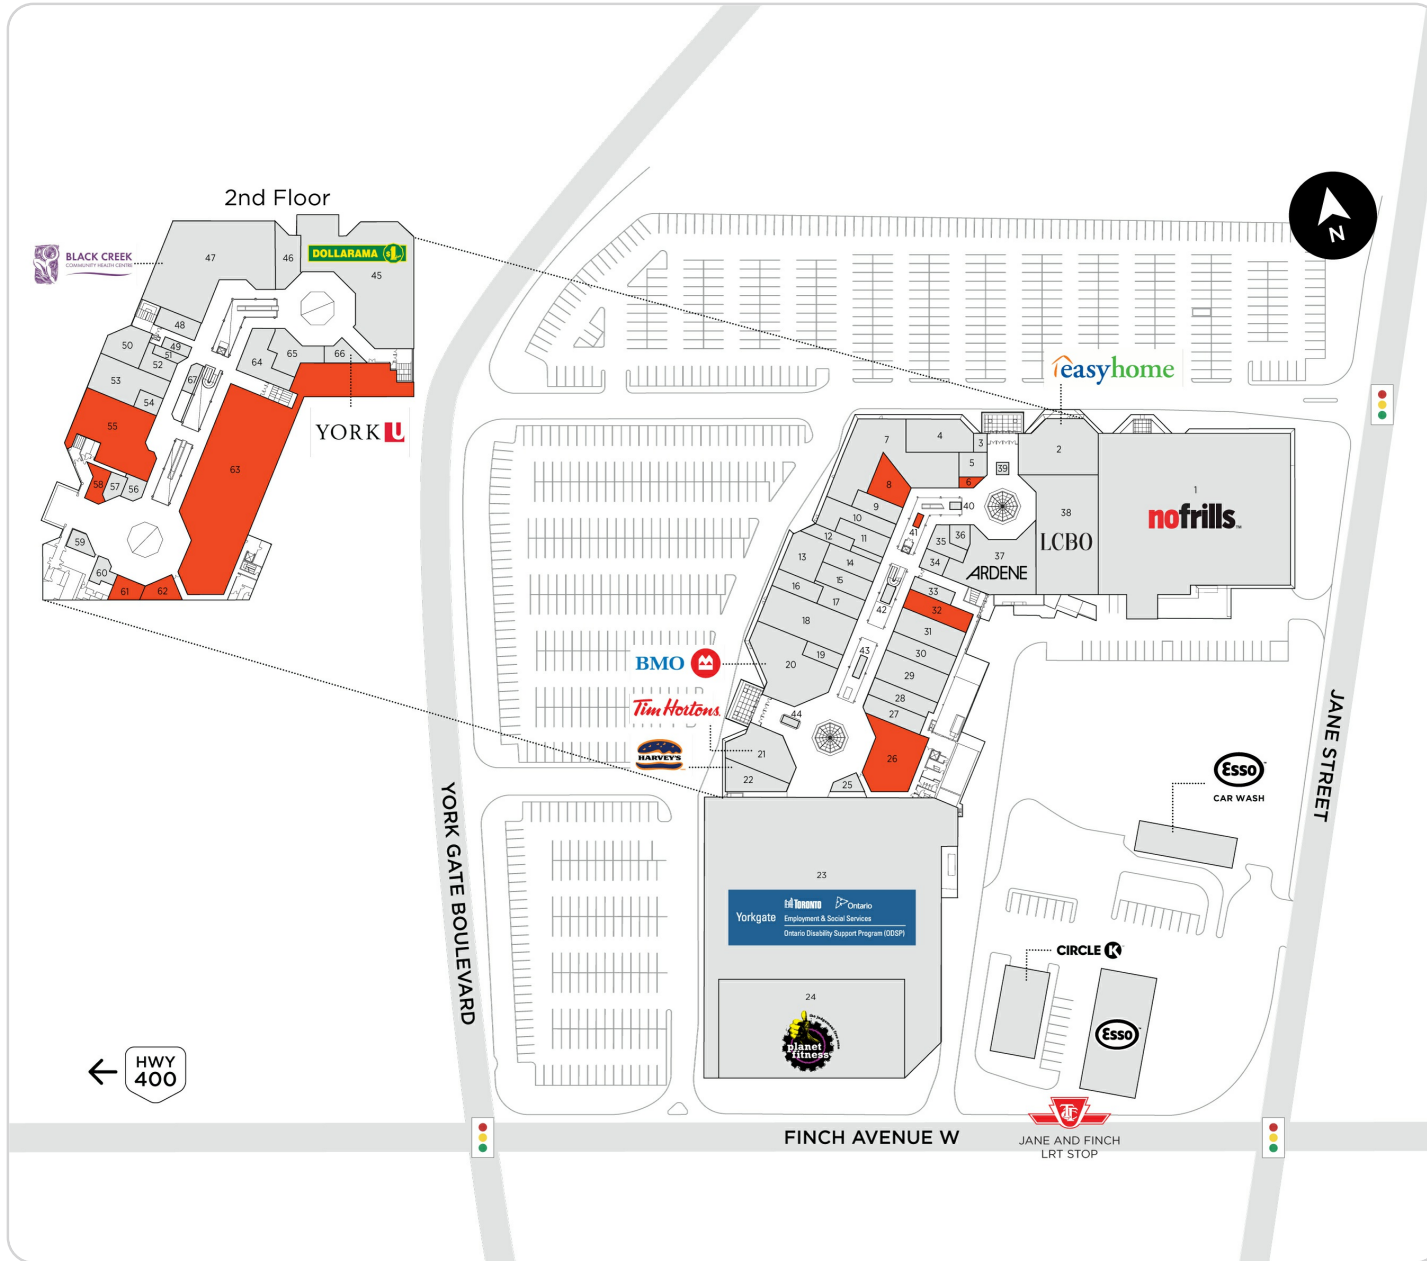

SITE PLAN

■ AVAILABLE UNITS   ■ NEW BUILD OPPORTUNITY

61. Available (~660 sf)
62. Available (~960 sf)
63. Available (~18,000 sf)
64. Jane Finch Community & Family Centre
65. Yorkgate Dental
66. York University
67. Expert Tailoring

SMARTCENTRES YORKGATE MALL
1 YORKGATE BOULEVARD | TORONTO, ON

EXPLORE PROPERTY
<https://smartcentres.com/property/1359>

LEASING CONTACT

Marc Halbach

647 463 8897

mhalbach@smartcentres.com